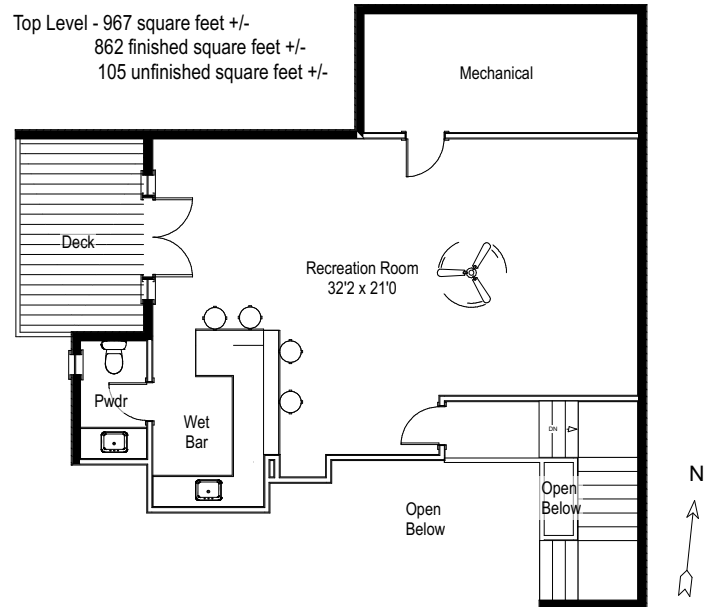

1020 Confidence Drive
Longmont, Colorado

Zach Zeldner
720.480.7650
zach@zachzeldner.com
REALTOR®, BROKER ASSOCIATE
COMPASS
BOULDER, CO 80302

COMPASS

William Greig
914.263.7678
william.greig@compass.com