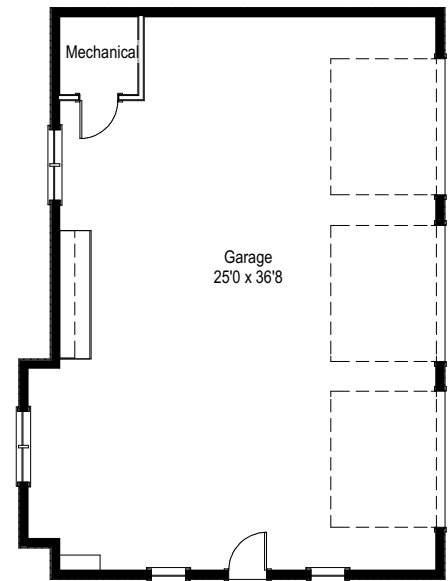

ADU - 1021 square feet +/-