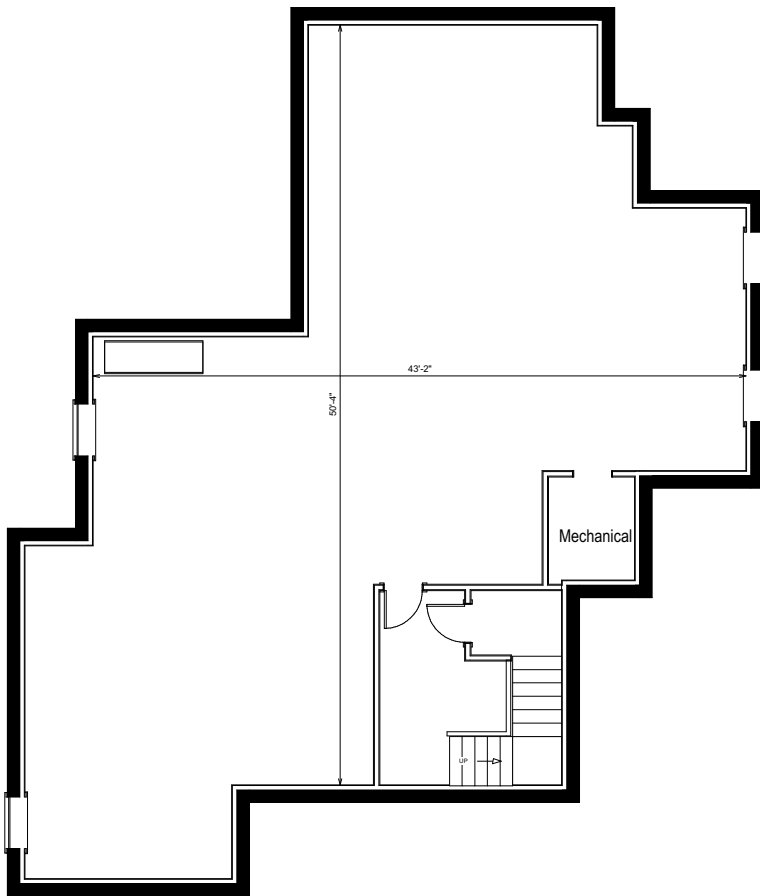

1020 Confidence Drive
Longmont, Colorado

Lower Level - 1984 unfinished square feet +/-