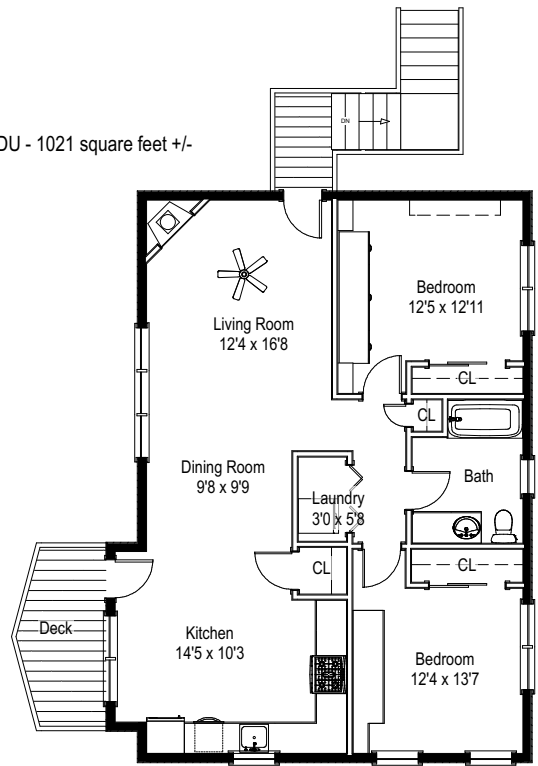

ADU - 1021 square feet +/-