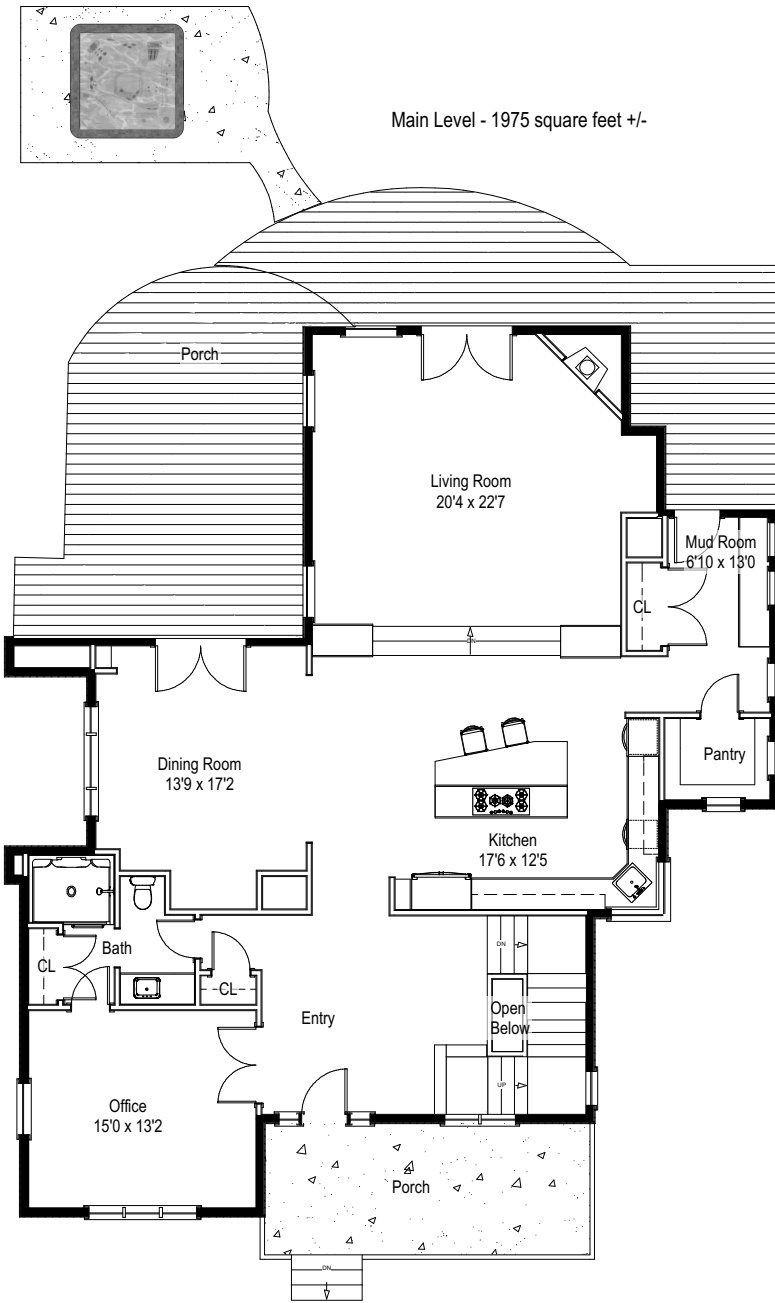

1020 Confidence Drive
Longmont, Colorado

Zach Zeldner
720.480.7650
zach@zachzeldner.com
REALTOR®, BROKER ASSOCIATE
COMPASS
BOULDER, CO 80302

COMPASS

William Greig
914.263.7678
william.greig@compass.com