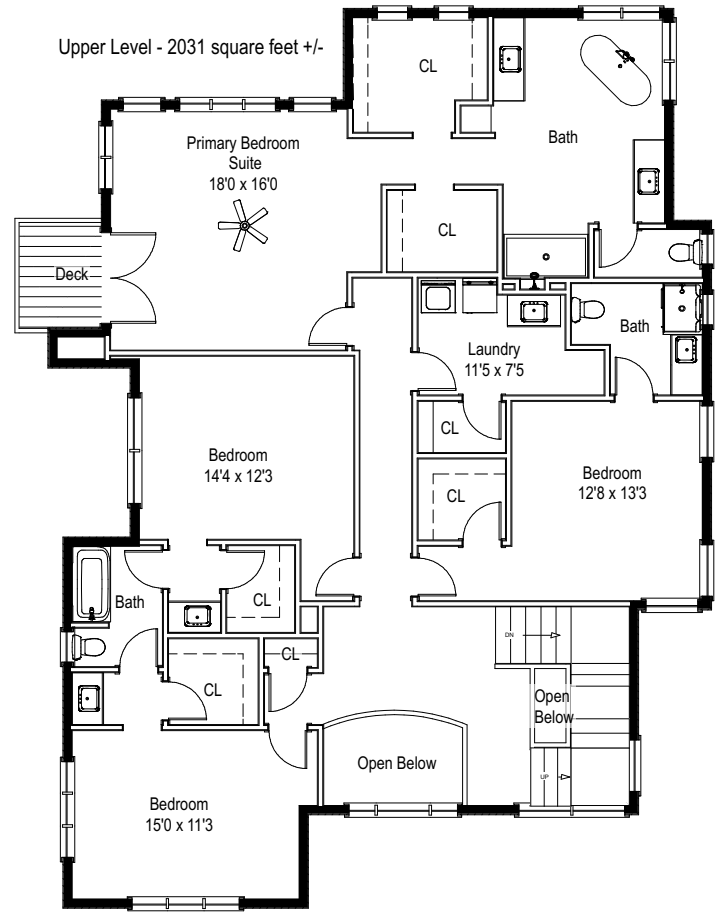

1020 Confidence Drive
Longmont, Colorado

Zach Zeldner
720.480.7650
zach@zachzeldner.com
REALTOR®, BROKER ASSOCIATE
COMPASS
BOULDER, CO 80302

COMPASS

William Greig
914.263.7678
william.greig@compass.com